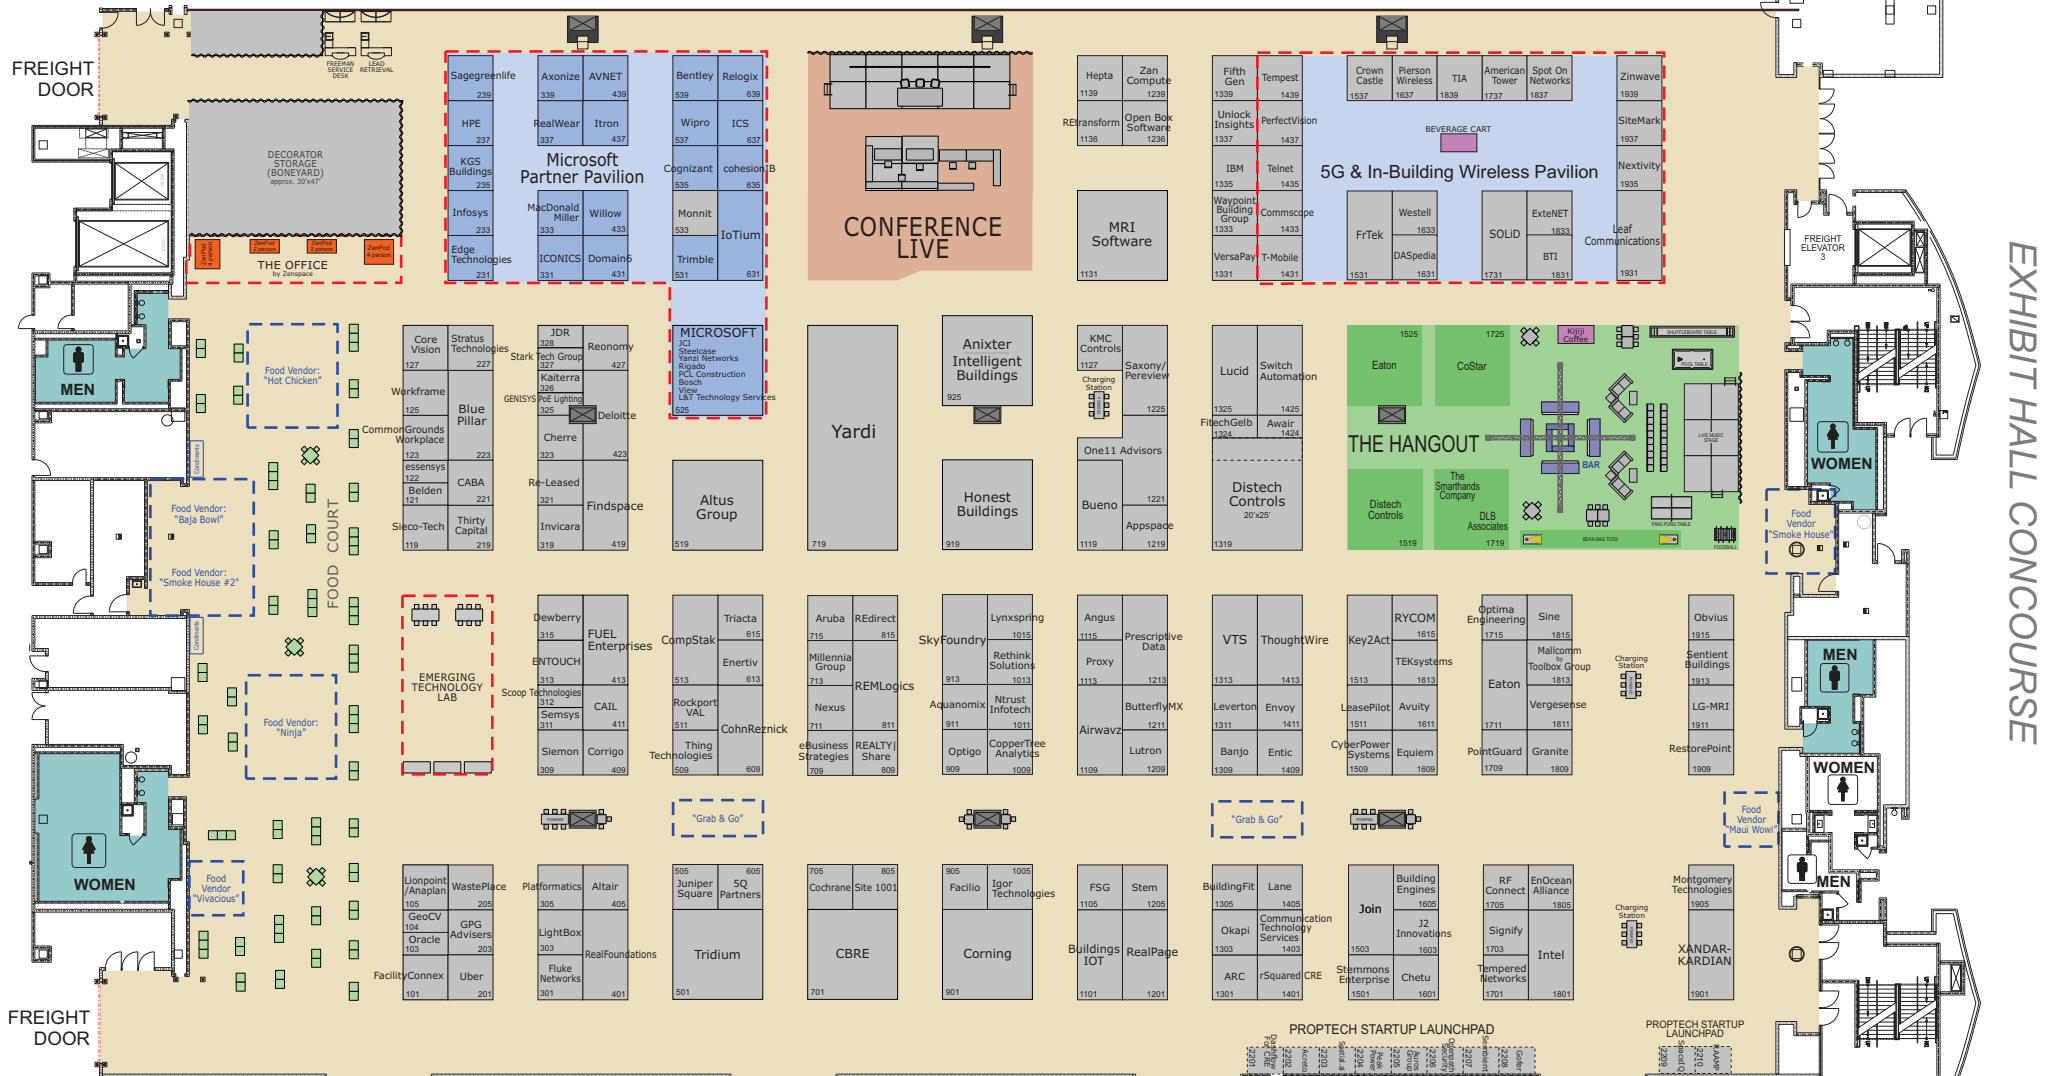

LOADING DOCK

EXHIBIT HALL CONCOURSE

Realcomm-IBcon 2019

NASHVILLE MUSIC CITY CENTER - LEVEL 3

June 12-14, 2019