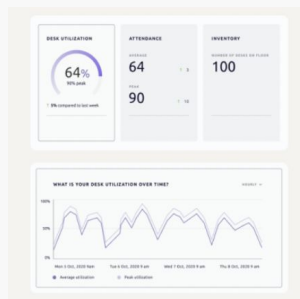

Powerful Analytics

Cutting-edge AI that learns and gets smarter

Flexible Integrations

Open API for exporting data to existing workplace management solutions

Real-Time Data

Best-in-class optical sensors provide real-time data

Curated Insights

Analytics dashboard delivers insights and reporting

Transformative Action

Gain a competitive advantage by transforming your workplace

The VergeSense Difference

AI-Powered Accuracy

AI-Powered optics sensors that are 100% anonymous and +99% accurate in measuring person count and detecting objects. VergeSense's Signs of Life™ provides a deep understanding of true occupancy in the form of active and passive utilization data.