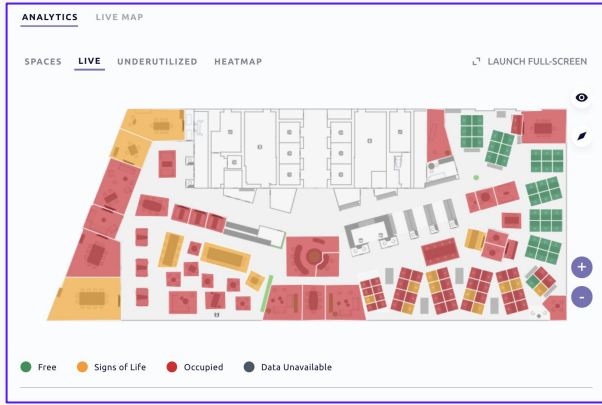

Curated Insights

Analytics dashboard delivers insights and reporting

Transformative Action

Gain a competitive advantage by transforming your workplace

The VergeSense Difference

AI-Powered Accuracy

AI-Powered optics sensors that are 100% anonymous and +99% accurate in measuring person count and detecting objects. VergeSense's Signs of Life™ provides a deep understanding of true occupancy in the form of active and passive utilization data.

Actionable Integrations

VergeSense's Open API allows the data captured to be easily integrated with any existing workspace management solutions.

Powerful Insights

Data on the VergeSense Cloud is yours and available to you at any time via the VergeSense Analytics Platform. Occupancy and person-count data collected in real-time can be exported via the VergeSense API.