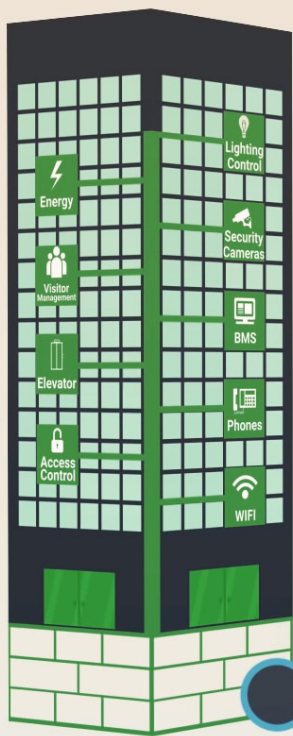

SECURE. PROVEN. AFFORDABLE.

Intelligent Riser is the most installed building systems network in the U.S. We provide enterprise-level security and centralized monitoring of your base building systems, resulting in true IoT and Smart Building capabilities.