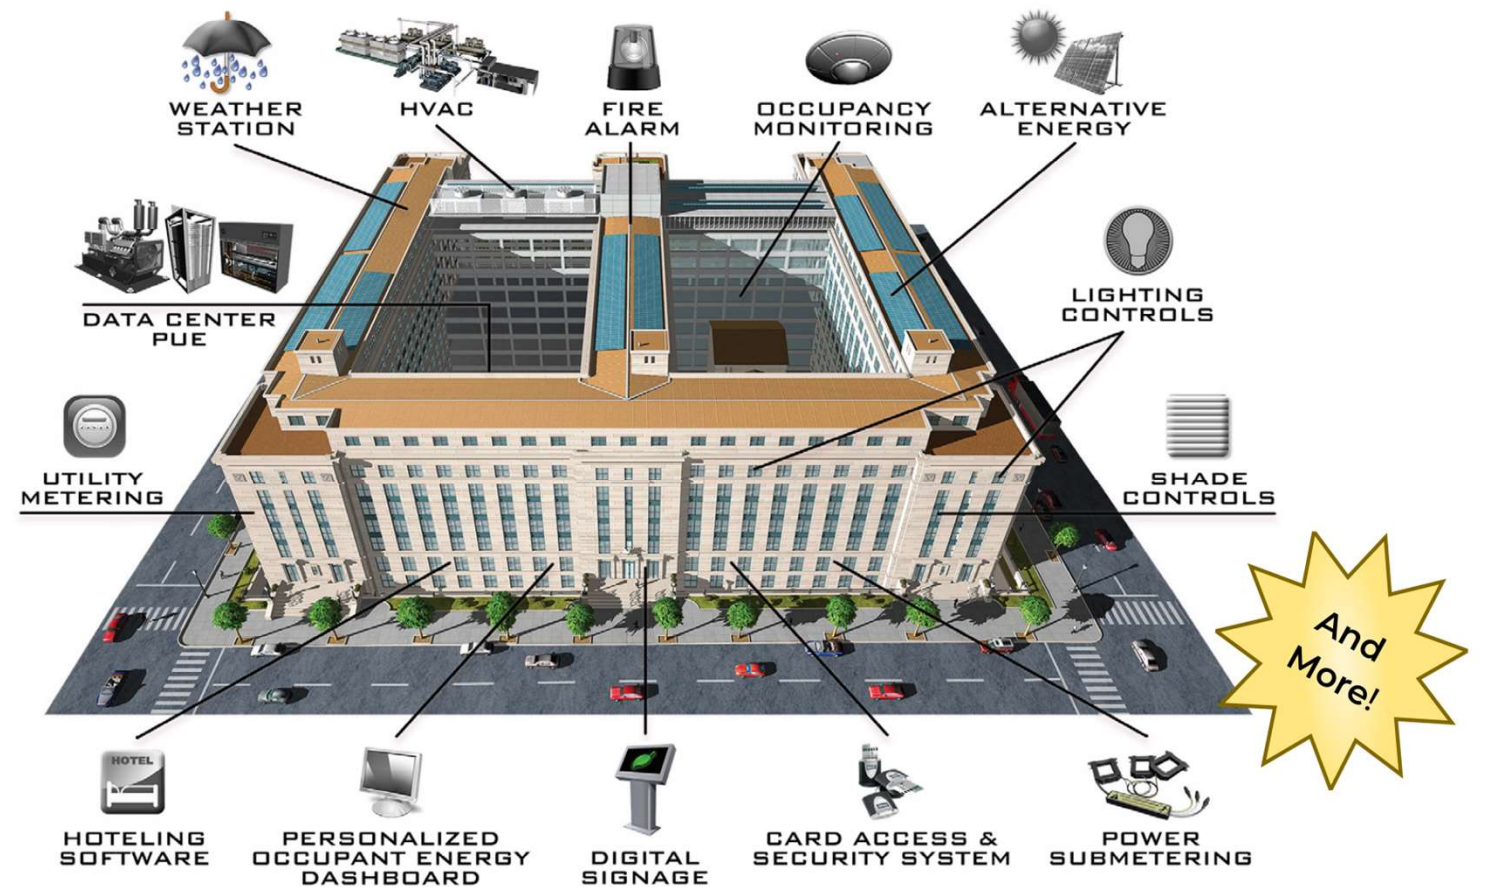

Visit us at Booth 1119

Ensuring Wellness and Performance For Your Buildings & Your People

- Design and implementation of commercial buildings IoT solutions
- End-to-end platform/applications monitoring and support
- Building operations and optimization applications and services
- Building/tenants interaction tools
- Carbon footprint reduction tools and services

For more than 20 years, IBIS has collaborated with early adopters and other innovative building professionals to create connected, sustainable smart buildings. The company's experience in Master Systems Integration (MSI) spans every major facility system and subsystem, with a specific focus on tenants wellness, building performance, monitoring, and analysis