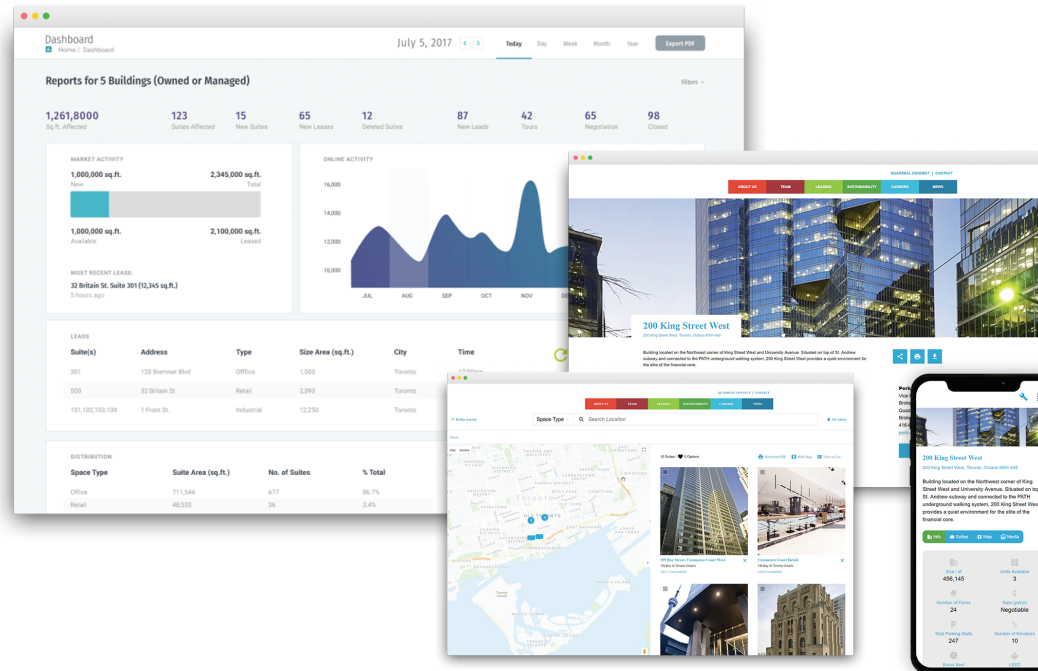

**Intuitively
Powerful**

**Simplified
Management**

Store photos, floor plans, site plans, stacking plans, property brochures in one place for easy access anywhere, anytime

Enter and update data just once eliminating time-consuming, redundant manual entry across marketing channels

Publish mobile-friendly leasing opportunities to your website

Prepare branded promotions and marketing content in seconds

**Results in
Real Time**

Track & report on marketing performance in real time

Display comparative data and metrics to benchmark your portfolio's performance and see what's happening in your market right now

Auto-sync information for up-to-the-minute promotion & monitoring

Publish mobile-friendly leasing opportunities to your website

Syndicate daily to various portals

**Seamless
Integration**

Works intuitively with your own systems ~ Yardi, JD Edwards, MRI and any ERP system through XML

We load all your data for you with no disruption to your current business processes

Automatically syncs across all marketing channels for up-to-date and error-free data

Scales according to your needs and goals