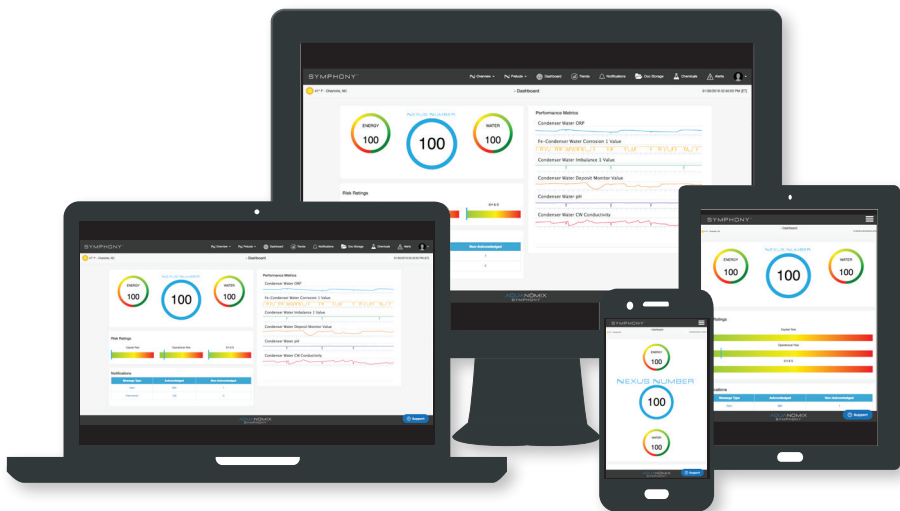

SYMPHONY™

REVOLUTIONARY, REAL-TIME RISK MANAGEMENT SOFTWARE

PROTECTING THE HEALTH AND WELFARE
OF BOTH YOUR PEOPLE AND BUILDING ASSETS

CHOOSE PROACTIVE
NOT REACTIVE MANAGEMENT

AQUANOMIX