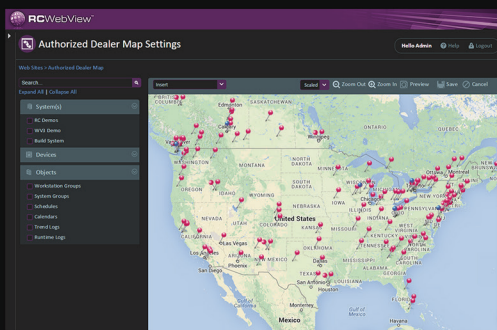

Enterprise solutions made easy

RCWebView™
BACnet® Operator Workstation
Software

RCWebView
Audit Trail

Time	User	Point Name	Action	Details	Reason
10/17/2014 11:56:51 AM	admin	ACL-MAD	Changed output	Point changed to 300 Auto.	Release to Auto
10/17/2014 11:56:51 AM	admin	ACL-MAD	Changed output	Point changed to 300 Auto.	Release to Auto
10/17/2014 11:55:51 AM	admin	ACL-MAD	Changed output	Point changed to 300 Manual.	Bi-monthly override test
10/17/2014 11:55:50 AM	admin	ACL-MAD	Changed output	Point changed to 300 Manual.	Bi-monthly override test
10/17/2014 11:54:48 AM	admin	ACL-MAD	Changed output	Point changed to 300 Auto.	Test end
10/17/2014 11:46:17 AM	admin	ACL-MAD	logged in		

Audit Trail

Client View

Nav Group

... people and technology you can rely on.™

RC-WebView™ from Reliable Controls is a powerful enterprise solution that meets and exceeds the BACnet Operator Workstation profile (B-OWS), allowing operators to command any BACnet Internet-connected building from anywhere in the world.