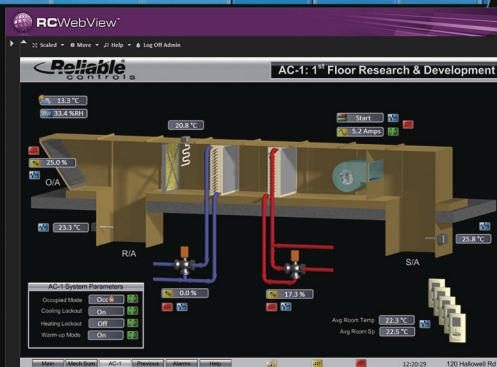

Enterprise solutions made easy

RCWebView™
BACnet® Operator Workstation
Software

RCWebView
Audit Trail

Time	User	Point Name	Action	Details	Reason
10/17/2014 11:56:51 AM	admin	ACL-MAD	Changed output	Point changed to 300 Auto.	Release to Auto
10/17/2014 11:56:51 AM	admin	ACL-MAD	Changed output	Point changed to 300 Auto.	Release to Auto
10/17/2014 11:55:51 AM	admin	ACL-MAD	Changed output	Point changed to 300 Manual.	Bi-monthly override test
10/17/2014 11:55:50 AM	admin	ACL-MAD	Changed output	Point changed to 300 Manual.	Bi-monthly override test
10/17/2014 11:54:48 AM	admin	ACL-MAD	Changed output	Point changed to 300 Auto.	Test end
10/17/2014 11:46:17 AM	admin	ACL-MAD	logged in		

Audit Trail

Client View

Nav Group

... people and technology you can rely on.™

RC-WebView™ from Reliable Controls is a powerful enterprise solution that meets and exceeds the BACnet Operator Workstation profile (B-OWS), allowing operators to command any BACnet Internet-connected building from anywhere in the world.